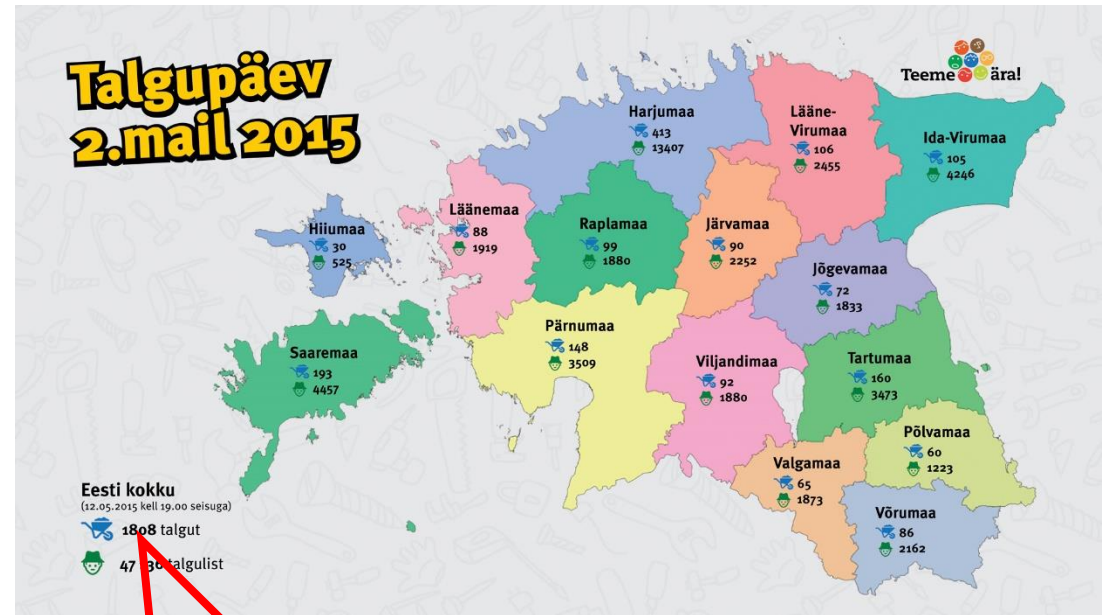

Campaign-activity: Let's do it! (Teeme ära!)

- Involve communities, active people
- Let the people to decide and fulfil tasks important to them
- Add additional benefits, prizes, discounts – make the environment

<http://www.letsdoitworld.org/>
<https://youtu.be/fbZurfhIKn8>

Eesti kokku
(12.05.2015 kell 19.00 seisuga)
1808 talgut
47 136 talgulist