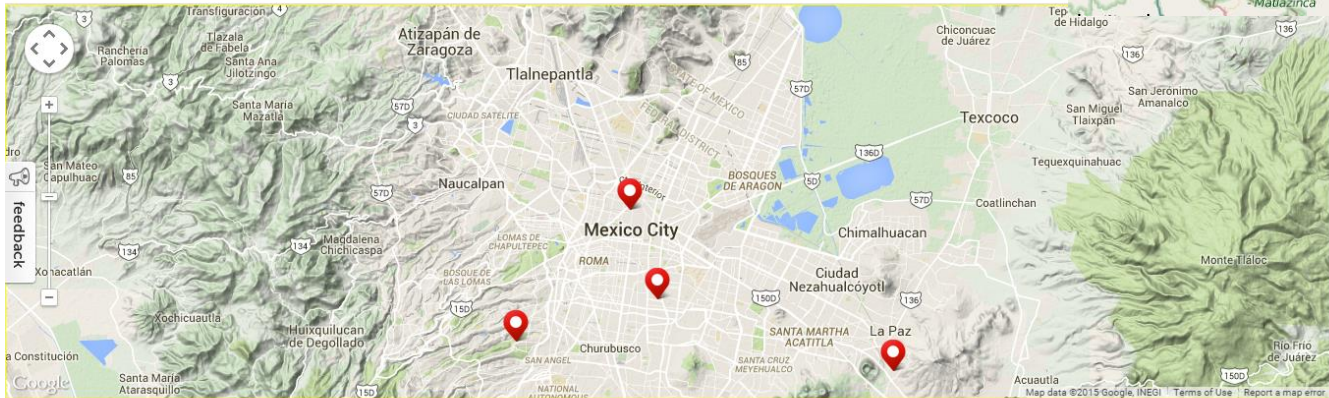

TrashMap
show on map

Statistics
data in charts

Mobile App
iPhone, Android
& Windows Phone

Partners
and Supporters

About
and FAQ

Sign
it's easy